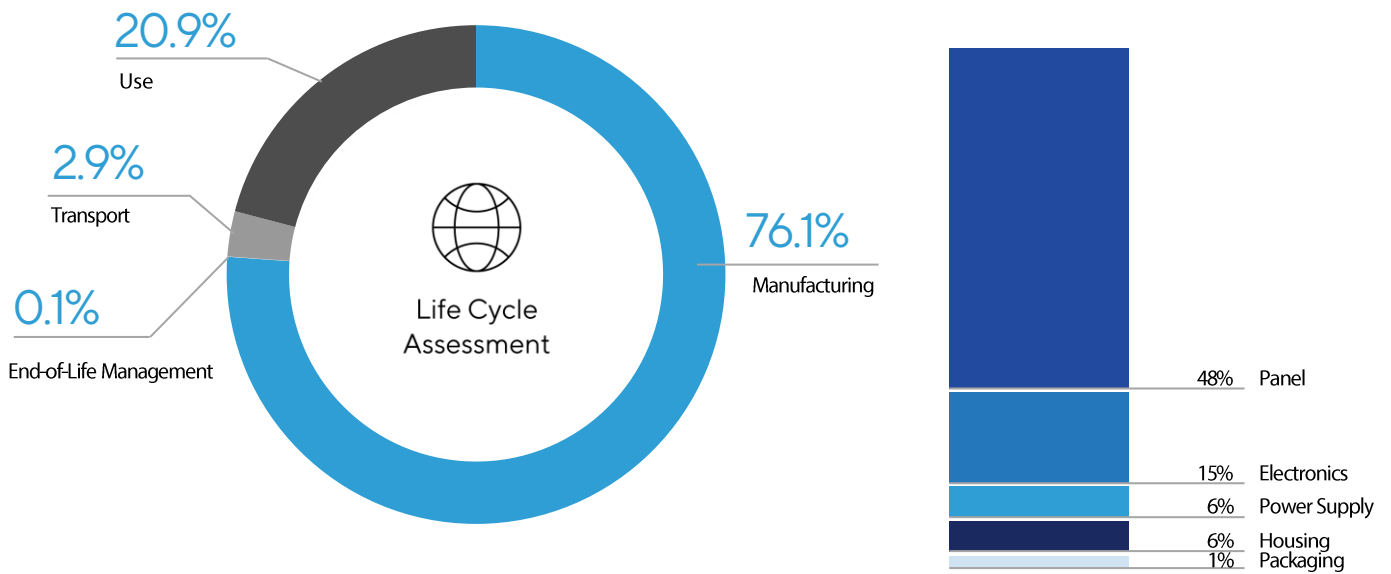

WHAT WE PRESENT

There are many variety factors including the device configuration influence the result of product carbon footprint. ASUS show the 5th and 95th percentile value and the means GHG result included standard deviation of carbon footprint estimate to reflect that uncertainty. For this product, the show the 5th and 95th percentile of carbon footprint estimate, 178 Kg CO₂e and 914 Kg CO₂e, and that estimate has a mean of 392 Kg CO₂e and standard deviation of 101 Kg CO₂e.

This product's estimated carbon footprint by Lifecycle:

About the data

Methodology

Estimated emissions are calculated using PAIA Notebook Tool Version 1.4.0, copyright by the ICT Benchmarkgin collaboration including the Massachusetts Institute of Technology's Material Systems Laboratory and partners. Results shownn here are subject to changed as the tool is updated.

Modular design:

90% materials and parts are easy to recycle and reuse in waste treatment plants

To see more
ASUS' sustainability effort